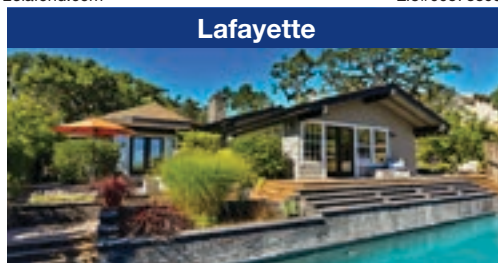

Kelly Crawford Team  
 kellycrawfordhomes.com

925.998.5599  
 Lic#01327015

**Orinda**  
**170 Camino Don Miguel \$2,495,000**  
 OCC 5th fairway location. Single level, vaulted ceilings, 3202 sq ft w/4 bedrooms, 3.5 baths on .91 ac. Private & secluded.

Shellie Kirby  
 shelli Kirby.com

925.872.4257  
 Lic#01251227

**Lafayette**  
**1456 Rancho View Dr \$2,795,000**  
 Enjoy gorgeous views of the Carquinez Straits. Guest house with 1 bed / 1 bath. Pool. 5 Bedrooms - 4 Baths - 3,853 Square Feet - .92 Acre

Kelly Crawford Team  
 kellycrawfordhomes.com

925.998.5599  
 Lic#01327015

**Lafayette**  
**1062 Oak Hill Rd \$1,150,000**  
 Mid-century modern stunner 1 block from Bart and 2 blocks from downtown Lafayette shops and restaurants. 3 Bedrooms - 2 Baths - .25 Acre